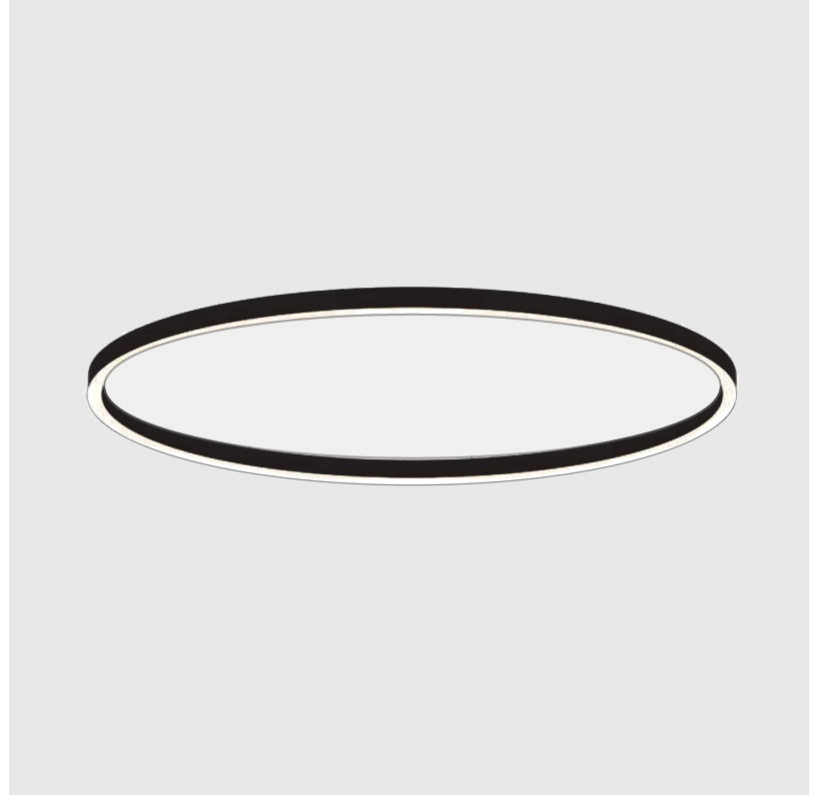

1. To build a product code in our configurator select the specify button on the base model # product page
2. To build a manual product code on this datasheet choose from the options listed below in blue font and add the suffix to the base model #

GENERAL

Series: Glorious
Subseries: Glorious Slim
Brand: Prolicht
Division: Architectural
Mounting Type: Surface
Mounting Location: Ceiling
Subcategory: Ambient

PHYSICAL

Shape: Round
Diameter (mm): 3000
Diameter (in): 118 7/8
Height (mm): 90
Height (in): 3 9/16
Light Distribution: Direct
Weight (kg): 26.284
Weight (lbs): 57.83
Diffuser: PMMA - Opal or Micro-Prism
Fixture Finish: SSR / BKV / CWI / CRY / HAB / UFT / ITA / RUA / FTG / MYG / LOD / PUS / FRO / FUP / KIA / POP / BLS / SPG / MEY / GOH / GUM / CHC / COM / ABZ / JAG / OBR / MOS / ROR
Fixture Material: Aluminum

ELECTRICAL

Lamp Type: LED (Zhaga Standard)
Input Wattage (W): 224
Total Output Wattage (W): 192
Dimming: Tri-Mode (Non-Dimming and Phase Dimming (120Vac only) and 0-10V Dimming)
Driver Included: Yes
Driver Location: Integrated
Driver Type: Constant Current - Universal
Driver Class: Class 2
Input Voltage (V): 120 - 277
Constant Current (MA): 350

LED

Color Temperature (°K): 3000 / 3500 / 4000
Max. Delivered Lumen (lm): 27160 / 27724 / 28290
CRI: >80 CRI
Efficiency (%): 88.4
Lamp Life (hrs): 50000

OPTICAL

RATINGS AND CERTIFICATIONS

Certified By: Certified for North American Standards
IP rating: IP20

Ø 2870mm 113"

Ø 3000mm 118 7/8"