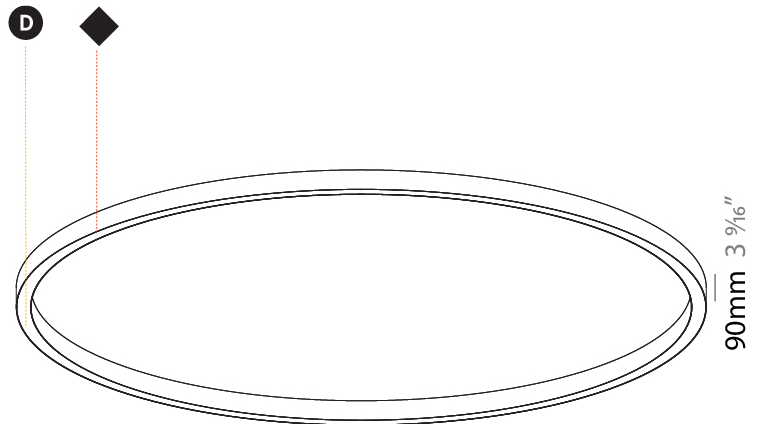

1. To build a product code in our configurator select the specify button on the base model # product page
2. To build a manual product code on this datasheet choose from the options listed below in blue font and add the suffix to the base model #

GENERAL

Series: Glorious
Subseries: Glorious Slim
Brand: Prolicht
Division: Architectural
Mounting Type: Surface
Mounting Location: Ceiling
Subcategory: Ambient

PHYSICAL

Shape: Round
Diameter (mm): 3000
Diameter (in): 118 7/8
Height (mm): 90
Height (in): 3 9/16
Light Distribution: Direct
Weight (kg): 26.284
Weight (lbs): 57.83
Diffuser: PMMA - Opal or Micro-Prism
Fixture Finish: SSR / BKV / CWI / CRY / HAB / UFT / ITA / RUA / FTG / MYG / LOD / PUS / FRO / FUP / KIA / POP / BLS / SPG / MEY / GOH / GUM / CHC / COM / ABZ / JAG / OBR / MOS / ROR
Fixture Material: Aluminum

ELECTRICAL

Lamp Type: LED (Zhaga Standard)
Input Wattage (W): 224
Total Output Wattage (W): 192
Dimming: Tri-Mode (Non-Dimming and Phase Dimming (120Vac only) and 0-10V Dimming)
Driver Included: Yes
Driver Location: Integrated
Driver Type: Constant Current - Universal
Driver Class: Class 2
Input Voltage (V): 120 - 277
Constant Current (MA): 350

LED

Color Temperature (°K): 3000 / 3500 / 4000
Max. Delivered Lumen (lm): 27160 / 27724 / 28290
CRI: >80 CRI
Efficiency (%): 88.4
Lamp Life (hrs): 50000

OPTICAL

RATINGS AND CERTIFICATIONS

Certified By: Certified for North American Standards
IP rating: IP20

Ø 2870mm 113"

Ø 3000mm 118 7/8"