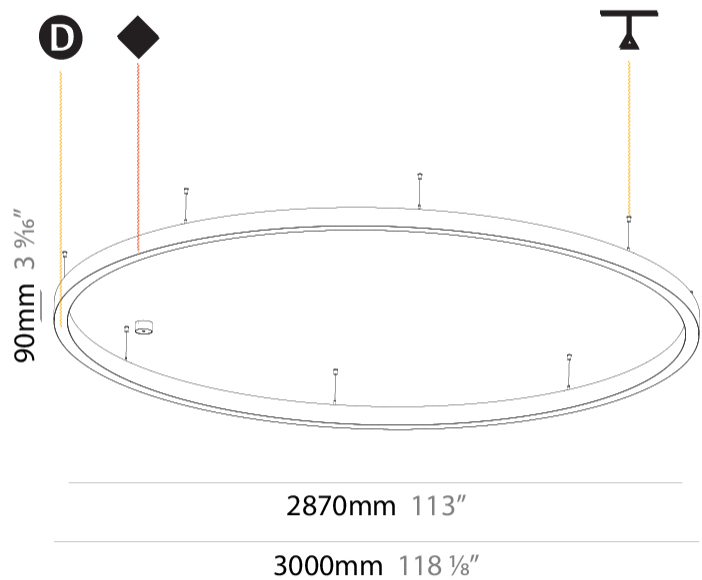

GENERAL

Series: Glorious
Subseries: Glorious Slim
Brand: Prolicht
Division: Architectural
Mounting Type: Suspension
Mounting Location: Ceiling
Subcategory: Ambient

PHYSICAL

Shape: Round
Diameter (mm): 3000
Diameter (in): 118 1/8
Depth (mm): 90
Depth (in): 3 5/16
Max. Overall Height (mm): 2090
Max. Overall Height (in): 82 5/16
Light Distribution: Direct
Weight (kg): 27.55
Weight (lbs): 60.75
Diffuser: PMMA - Opal or Micro-Prism
Fixture Finish: SSR / BKV / CWI / CRY / HAB / UFT / ITA / RUA / FTG / MYG / LOD / PUS / FRO / FUP / KIA / POP / BLS / SPG / MEY / GOH / GUM / CHC / COM / ABZ / JAG / OBR / MOS / ROR
Fixture Material: Aluminum
Cable Details: 2000mm or 6000mm Transparent Cable

ELECTRICAL

Lamp Type: LED (Zhaga Standard)
Input Wattage (W): 227.2
Total Output Wattage (W): 192
Dimming: Tri-Mode (Non-Dimming and Phase Dimming (120Vac only) and 0-10V Dimming)
Driver Included: Yes
Driver Location: Integrated
Driver Type: Constant Current - Universal
Driver Class: Class 2
Input Voltage (V): 120 - 277
Constant Current (MA): 350

LED

Color Temperature (°K): 3000 / 3500 / 4000
Max. Delivered Lumen (lm): 27160 / 27724 / 28290
CRI: >80 CRI
Efficiency (%): 88
Lamp Life (hrs): 50000

OPTICAL

RATINGS AND CERTIFICATIONS

Certified By: Certified for North American Standards
IP rating: IP20