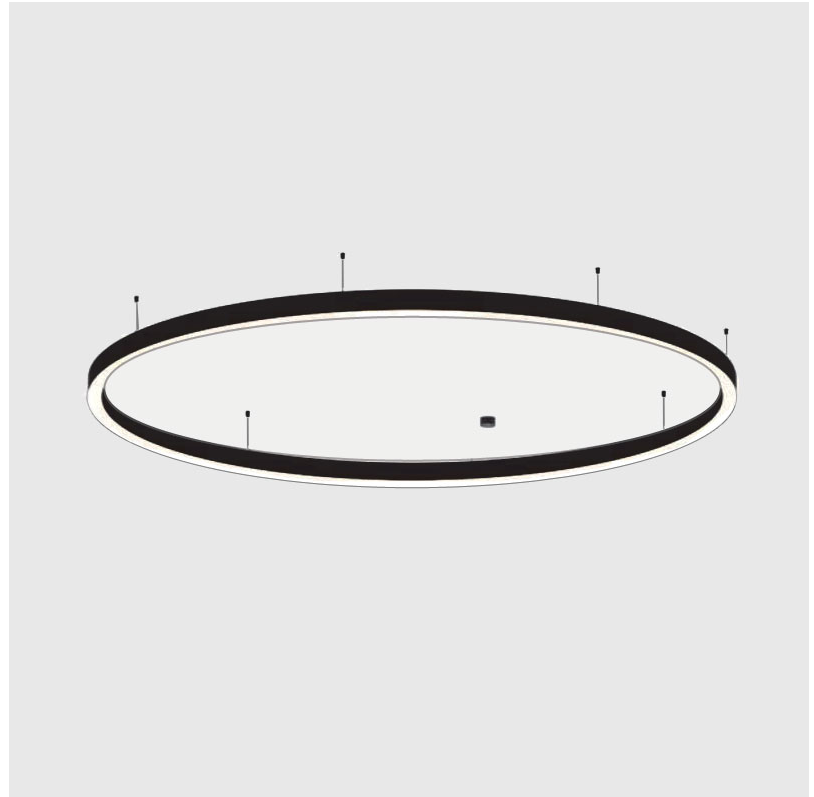

GENERAL

Series: Glorious
Subseries: Glorious Slim
Brand: Prolicht
Division: Architectural
Mounting Type: Suspension
Mounting Location: Ceiling
Subcategory: Ambient

PHYSICAL

Shape: Round
Diameter (mm): 3000
Diameter (in): 118 1/8
Depth (mm): 90
Depth (in): 3 5/16
Max. Overall Height (mm): 2090
Max. Overall Height (in): 82 5/16
Light Distribution: Direct
Weight (kg): 27.55
Weight (lbs): 60.75
Diffuser: PMMA - Opal or Micro-Prism
Fixture Finish: SSR / BKV / CWI / CRY / HAB / UFT / ITA / RUA / FTG / MYG / LOD / PUS / FRO / FUP / KIA / POP / BLS / SPG / MEY / GOH / GUM / CHC / COM / ABZ / JAG / OBR / MOS / ROR
Fixture Material: Aluminum
Cable Details: 2000mm or 6000mm Transparent Cable

ELECTRICAL

Lamp Type: LED (Zhaga Standard)
Input Wattage (W): 227.2
Total Output Wattage (W): 192
Dimming: Tri-Mode (Non-Dimming and Phase Dimming (120Vac only) and 0-10V Dimming)
Driver Included: Yes
Driver Location: Integrated
Driver Type: Constant Current - Universal
Driver Class: Class 2
Input Voltage (V): 120 - 277
Constant Current (MA): 350

LED

Color Temperature (°K): 3000 / 3500 / 4000
Max. Delivered Lumen (lm): 27160 / 27724 / 28290
CRI: >80 CRI
Efficiency (%): 88
Lamp Life (hrs): 50000

OPTICAL

RATINGS AND CERTIFICATIONS

Certified By: Certified for North American Standards
IP rating: IP20